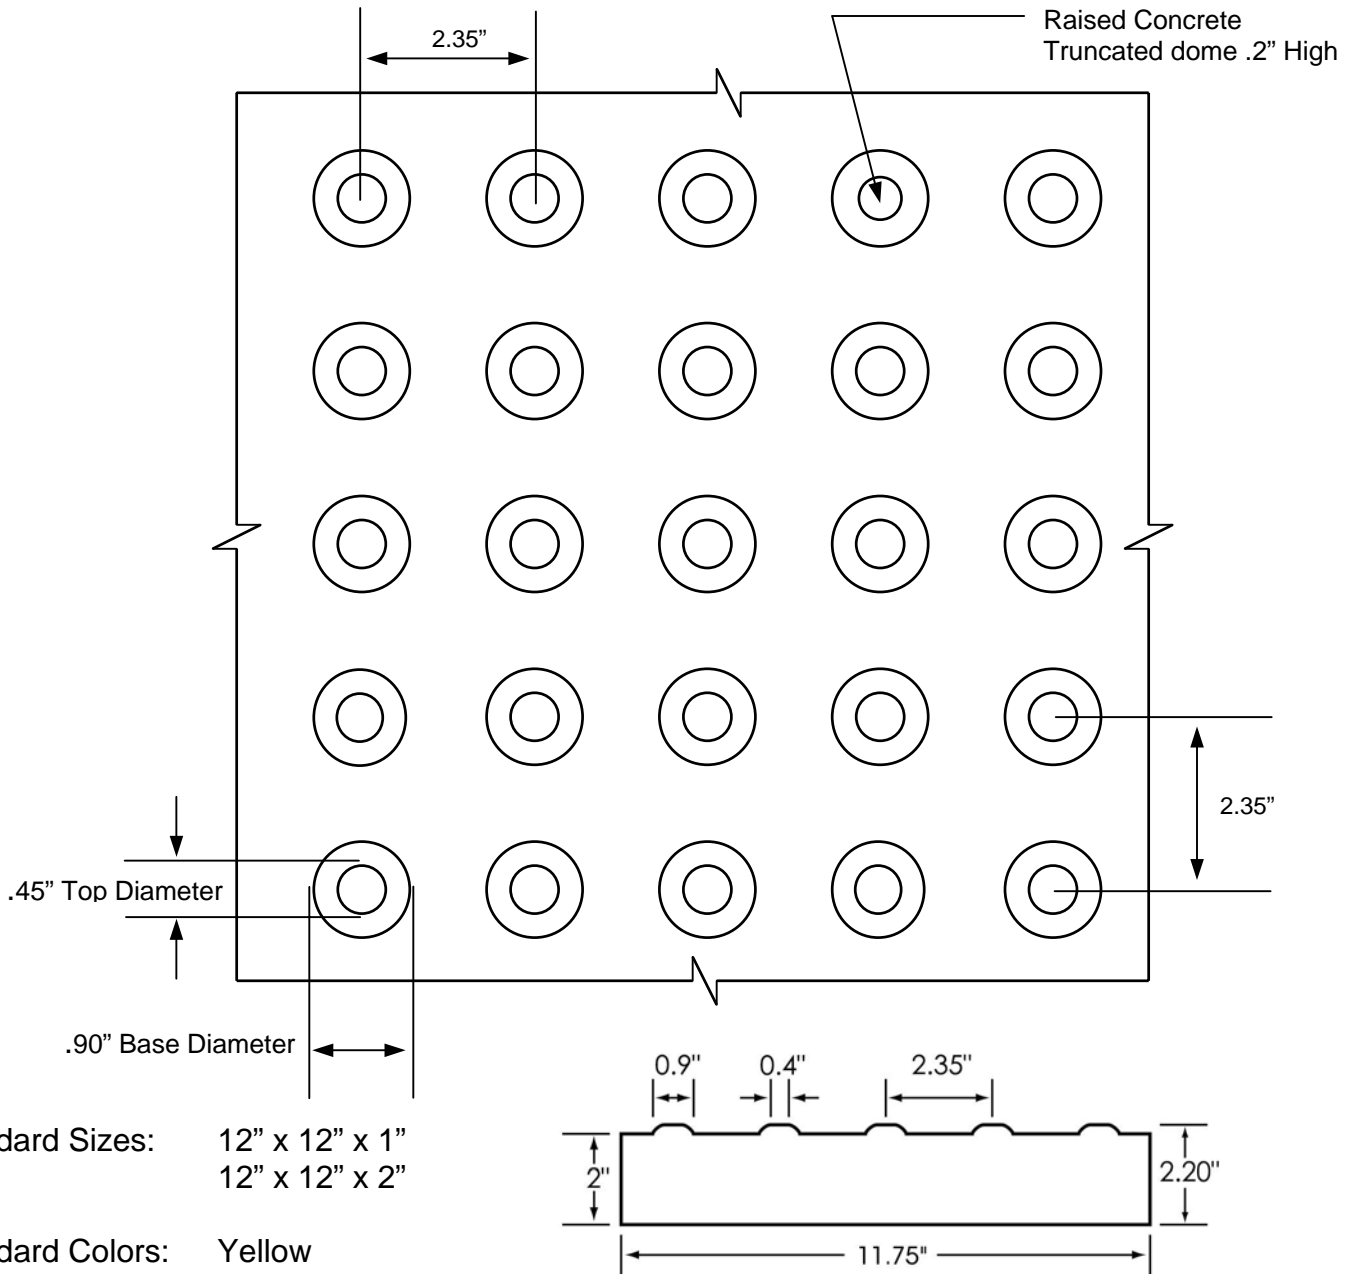

Detectable Warning Pavers

Standard Sizes: 12" x 12" x 1"
12" x 12" x 2"

Standard Colors: Yellow
Charcoal
Red
Natural

Custom colors & sizes are also available.